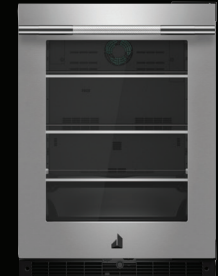

UNDERCOUNTER REFRIGERATION

	WINE CELLAR	BEVERAGE CENTRE	REFRIGERATORS	
MODEL #	JUWFR242HL (RIGHT SWING) JUWFL242HL (LEFT SWING)	JUBFR242HL (RIGHT SWING) JUBFL242HL (LEFT SWING)	JURFR242HL (RIGHT SWING) JURFL242HL (LEFT SWING)	JUGFR242HL (RIGHT SWING) JUGFL242HL (LEFT SWING)
	JUWFR242HX (PANEL READY† RIGHT SWING) JUWFL242HX (PANEL READY† LEFT SWING)	JUBFR242HX (PANEL READY† RIGHT SWING) JUBFL242HX (PANEL READY† LEFT SWING)	JURFR242HX (PANEL READY† RIGHT SWING) JURFL242HX (PANEL READY† LEFT SWING)	JUGFR242HX (PANEL READY† RIGHT SWING) JUGFL242HX (PANEL READY† LEFT SWING)
REFRIGERATION FEATURES				
Total Volume (cu. ft. AHAM)	4.7 (.133 cu. m)	4.7 (.133 cu. m)	4.9 (.139 cu. m)	4.9 (.139 cu. m)
Automatic Defrost	•	•	•	•
Independent Temperature Zones	2	2	1	1
Temperature Range - Zone 1	WINE 6° to 12°C (42° to 54°F)	REFRIGERATOR 0.5° to 4°C (33° to 40°F)	REFRIGERATOR 0° to 6°C (32° to 42°F)	REFRIGERATOR 0° to 6°C (32° to 42°F)
Temperature Range - Zone 2	WINE 6° to 12°C (42° to 54°F)	WINE 6° to 12°C (42° to 54°F)	—	—
Bottles Capacity	24 in Zone 1 / 21 in Zone 2	14 in Zone 2	—	—
Automatic LED Interior Light	•	•	•	•
Glass Shelves	—	2 (1 Adjustable)	3 (2 Adjustable)	3 (2 Adjustable)
Door Bins	—	—	2	2
UltraGlide Soft-Close Racks with Flat Beechwood Tines	6	2	—	—
Temperature Presets	8	6	4	4
ENERGY STAR® Qualified	—	—	—	•
CONTROL FEATURES				
Light-Guided Electronic Emotive Controls	•	•	•	•
DESIGN FEATURES				
Obsidian Interior	•	•	•	•
Fully Flush, Built-In Design	•	•	•	•
Soft Close Door	•	•	•	•
UV-Resistant Thermal Glass Door	•	•	•	—
OPTIONAL ACCESSORIES				
Handle Kit (includes all handles and hardware, for use with Custom Panel application)	W11231237	W11231237	W11231237	W11231237
PRODUCT DIMENSIONS				
Width	23-7/8" (60.6 cm)	23-7/8" (60.6 cm)	23-7/8" (60.6 cm)	23-7/8" (60.6 cm)
Height	34-1/8" (86.8 cm)	34-1/8" (86.8 cm)	34-1/8" (86.8 cm)	34-1/8" (86.8 cm)
Depth	23-13/16" (60.5 cm)	23-13/16" (60.5 cm)	23-13/16" (60.5 cm)	23-13/16" (60.5 cm)
Depth (Panel Ready)	24" (61 cm)	24" (61 cm)	24" (61 cm)	24" (61 cm)